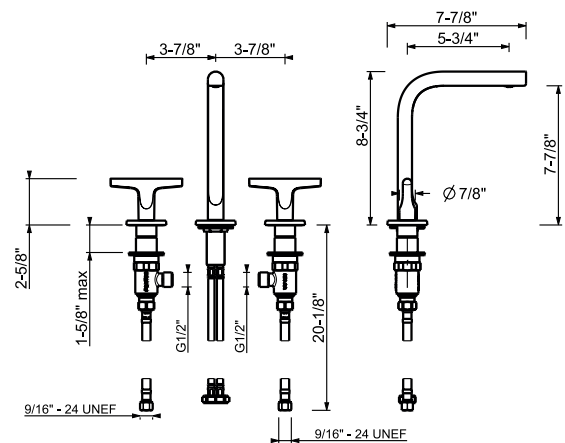

Art. J007WU

Three-hole washbasin mixer

- 5 3/4" spout projection
- Flexible supply lines
- Handles included
- Water flow restricted to 1.2 GPM

Drain to be ordered separately: please select #9865U, #W095U or #W097U.

Finishes:

- Matte Gun Metal PVD** 67 P6 J007WU
- Matte British Gold PVD** 67 P5 J007WU
- Deep Black PVD** 67 S1 J007WU

Project:

Room:

Date:

Comments:

5 l/min aerator

Pressure (bar)	flow rate (l/min)
0,5	2,34
1	5,09
2	5,1
3	5,38
4	5,39