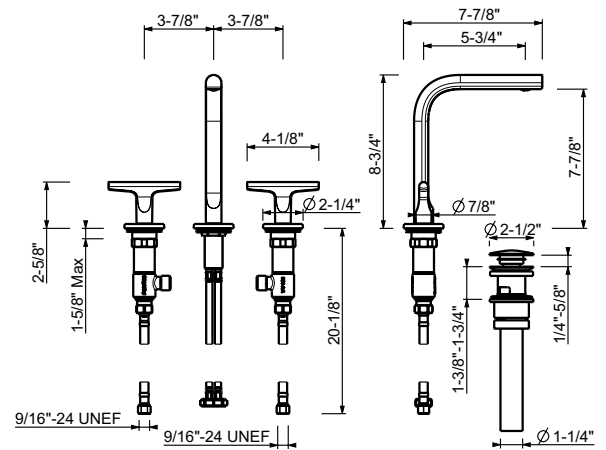

Art. J007U

Three-hole washbasin mixer

- 5 3/4" spout projection
- Push-up drain, 1 1/4"
- Flexible supply lines
- Handles included
- Water flow restricted to 1.2 GPM

Finishes:

- Matte Gun Metal PVD** 67 P6 J007U
- Matte British Gold PVD** 67 P5 J007U
- Deep Black PVD** 67 S1 J007U

5 l/min aerator

Pressure (bar)	flow rate (l/min)
0,5	2,34
1	5,09
2	5,1
3	5,38
4	5,39

Project:

Room:

Date:

Comments:

Certifications/Awards:

lead free