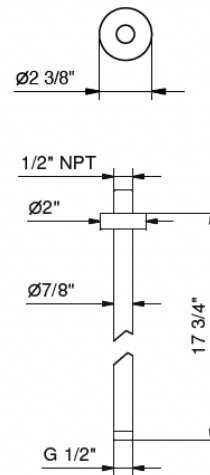

Art. 9237U

18" Ceiling-mount shower arm

- Round escutcheon
- •• 1/2" NPT male connection

- Matching showerhead: #K073U, #K073UC, #8083U, #8083UC

Project:

Room:

Date:

Comments:

Finishes:

☐	Matte Gun Metal PVD	86 P6 9237U
☐	Matte British Gold PVD	86 P5 9237U
☐	Deep Black PVD	86 S1 9237U

Certifications/Awards: