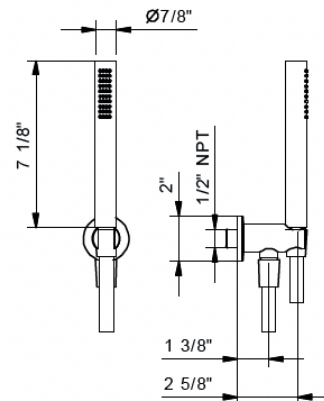

Art. 8093U

Wall-mount handshower set

- FIT handshower with anti-siphon check valve
- Anti-limescale membrane
- 58" vinyl hose
- Water outlet with shower holder
- Round escutcheon
- 1/2" NPT male connection
- Water flow restricted to 1.8 GPM

Finishes:

- Matte Gun Metal PVD** 86 P6 8093U
- Matte British Gold PVD** 86 P5 8093U
- Deep Black PVD** 86 S1 8093U

Project:

Room:

Date:

Comments:

9 l/min restrictor

| Pressure (bar) | flow rate (l/min) |
|----------------|-------------------|
| 0,5 | 5 |
| 1 | 9 |
| 2 | 9 |
| 3 | 9 |
| 4 | 9 |