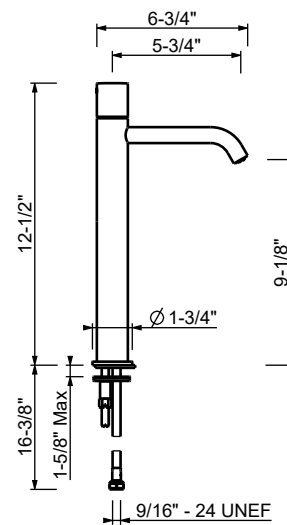

Single-control vessel mixer - NOSTROMO SMALL

Art. G906WU

Single-control vessel mixer

- 5 3/4" spout projection
- handles: CYLINDRICAL and LEVER
- Water flow restricted to 1.2 GPM
- Flexible supply lines
- Without drain

Drain to be ordered separately: please select #9865U, #W095U or #W097U.

Finishes:

☐	Chrome	50 02 G906WU
☐	Matte Black	50 13 G906WU
☐	Matte Gun Metal PVD	50 P5 G906WU
☐	Matt British Gold PVD	50 P6 G906WU
☐	Deep Black PVD	50 S1 G906WU
☐	Pure Brass PVD	50 Q7 G906WU
☐	Raw Metal PVD	50 Q8 G906WU
☐	Brushed Stainless Steel	50 93 G906WU

Project:

Room:

Date:

Comments:

Certifications/Awards:

lead∅free