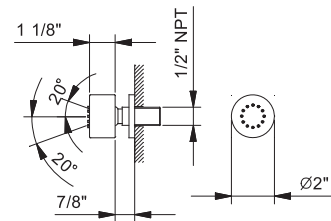

Art. 9248U

Wall-mount round adjustable body spray

- 1/2" Male NPT fittings
- Anti-lime scale system
- Water flow restricted to 2.2 GPM

Finishes:

- ☐ **Chrome** 86 02 9248U
- ☐ **Matte Black** 86 13 9248U
- ☐ **Matte White** 86 29 9248U
- ☐ **Matte Gun Metal PVD** 86 P5 9248U
- ☐ **Matte British Gold PVD** 86 P6 9248U
- ☐ **Deep Black PVD** 86 S1 9248U

Project:

Room:

Date:

Comments:

Certifications/Awards: