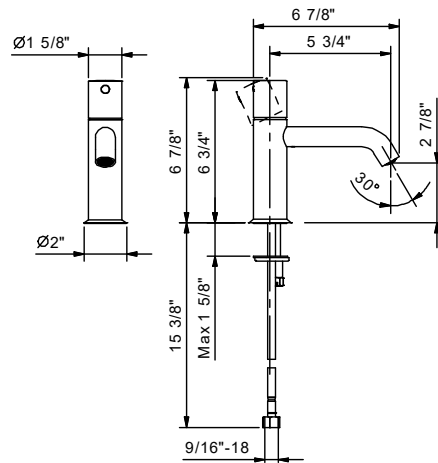

Comments:

Certifications/Awards:

LEAD FREE