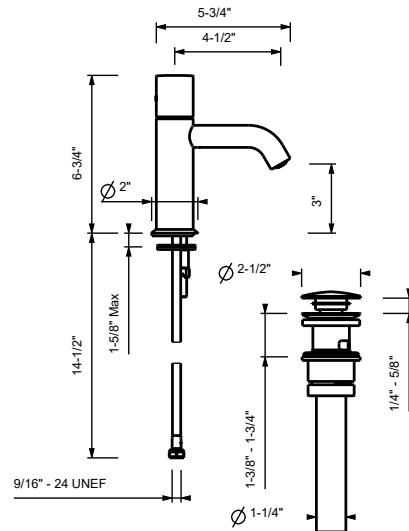

Comments:

Certifications/Awards:

LEAD FREE