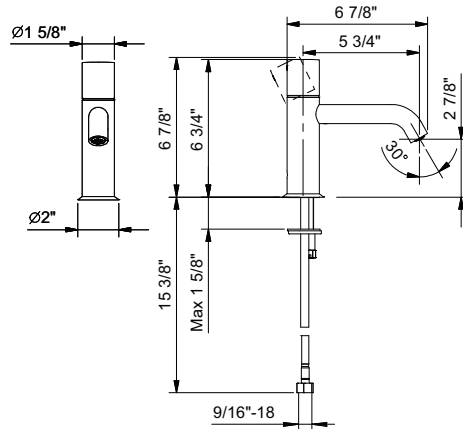

Comments:

Certifications/Awards:

LEAD
FREE