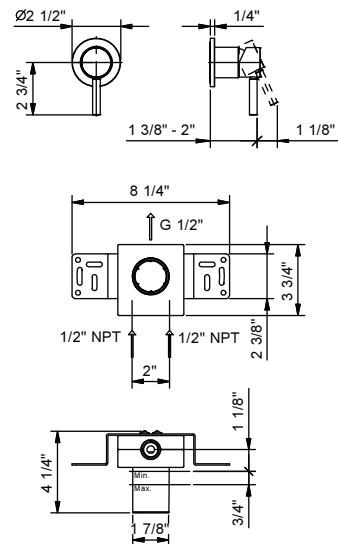

Art. E863BU+M063AU

Wall-mount separate control for washbasin/tub spouts

- For use with spouts: #8486U - #8436U - #8430U - #8431U - #9561U - #8432U - #8433U - #9350U
- 1/2" inlet
- Round escutcheon
- Handle included
- 7.6 GPM @ 60 PSI

Trim

Finishes:

- ☐ **Chrome** 50 02 E863BU
- ☐ **Matte Black** 50 13 E863BU
- ☐ **Matte White** 50 29 E863BU
- ☐ **Matte Gun Metal PVD** 50 P5 E863BU
- ☐ **Matte British Gold PVD** 50 P6 E863BU
- ☐ **Pure Brass PVD** 50 Q7 E863BU
- ☐ **Raw Metal PVD** 50 Q8 E863BU
- ☐ **Brushed Stainless steel** 50 93 E863BU

Rough

Finishes:

- ☐ 44 00 M063AU

Project:

Room:

Date:

Comments: