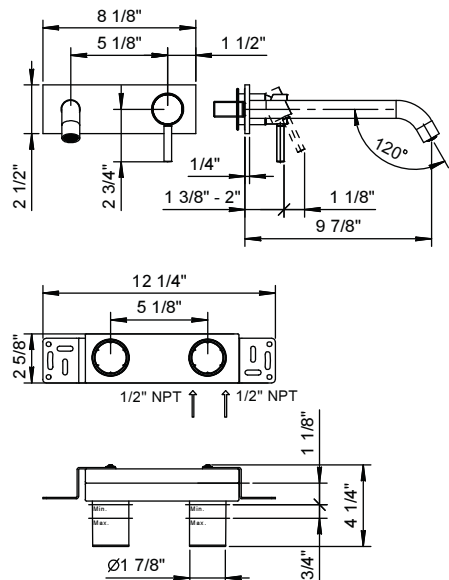

Wall-mount single-control washbasin mixer, handle with lever - NOSTROMO

Art. E814BU+M011AU

Wall-mount single-control washbasin mixer, handle with lever

- 9 7/8" spout projection
- Spout to the left
- Water flow restricted to 1.2 GPM
- Ceramic disc cartridge
- Handle included

Drain to be ordered separately: please select #9865U, #W095U or #W097U.

Trim

Finishes:

☐	Chrome	50 02 E814BU
☐	Matte Black	50 13 E814BU
☐	Matte White	50 29 E814BU
☐	Matte Gun Metal PVD	50 P5 E814BU
☐	Matte British Gold PVD	50 P6 E814BU
☐	Pure Brass PVD	50 Q7 E814BU
☐	Raw Metal PVD	50 Q8 E814BU
☐	Brushed Stainless steel	50 93 E814BU
☐	Deep Black PVD	50 S1 E814BU

Rough

Finishes:

☐	44 00 M011AU

Project:

Room:

Date:

Comments:

Certifications/Awards:

LEAD
FREE