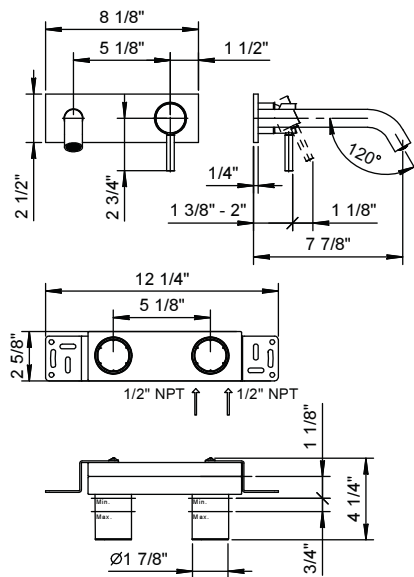

Comments:

Certifications/Awards:

LEAD FREE