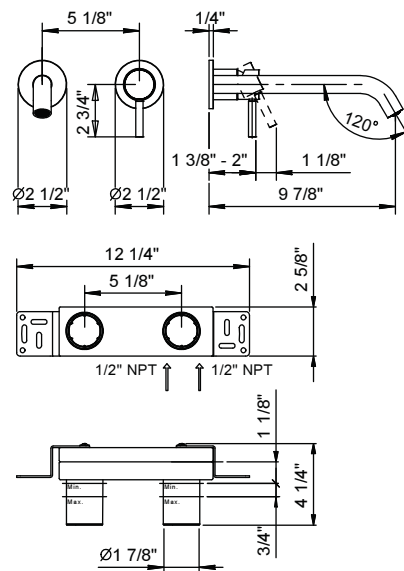

Wall-mount single-control washbasin mixer, handle with lever - NOSTROMO

Art. E812BU+M011AU

Wall-mount single-control washbasin mixer, handle with lever

- 9 7/8" spout projection
- Spout to the left
- Round escutcheon
- Ceramic disc cartridge
- Water flow restricted to 1.2 GPM
- Handle included

Drain to be ordered separately: please select #9865U, #W095U or #W097U.

Trim

Finishes:

- ☐ **Chrome** 50 02 E812BU
- ☐ **Matte Black** 50 13 E812BU
- ☐ **Matte White** 50 29 E812BU
- ☐ **Matte Gun Metal PVD** 50 P5 E812BU
- ☐ **Matte British Gold PVD** 50 P6 E812BU
- ☐ **Pure Brass PVD** 50 Q7 E812BU
- ☐ **Raw Metal PVD** 50 Q8 E812BU
- ☐ **Brushed Stainless steel** 50 93 E812BU
- ☐ **Deep Black PVD** 50 S1 E812BU

Rough

Finishes:

- ☐ 44 00 M011AU

Project:

Room:

Date:

Comments:

Certifications/Awards:

LEAD FREE