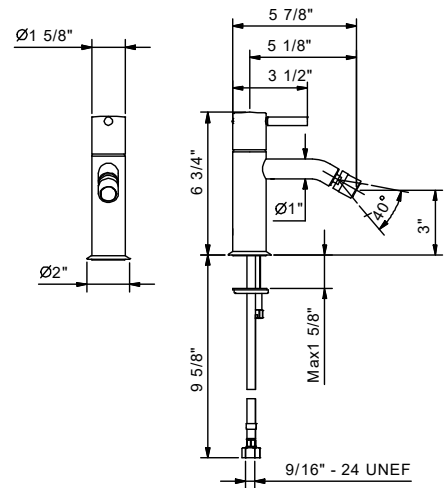

Art. E808WU

Single-control bidet mixer, handle with lever

- Ceramic disc cartridge
- Flexible supply lines
- Handle included

Drain to be ordered separately: please select #9865U, #W095U or #W097U.

Finishes:

☐	Chrome	50 02 E808WU
☐	Matte Black	50 13 E808WU
☐	Matte White	50 29 E808WU
☐	Matte Gun Metal PVD	50 P5 E808WU
☐	Matte British Gold PVD	50 P6 E808WU
☐	Pure Brass PVD	50 Q7 E808WU
☐	Raw Metal PVD	50 Q8 E808WU
☐	Deep Black PVD	50 S1 E808WU
☐	Brushed Stainless steel	50 93 E808WU

Project:

Room:

Date:

Comments: