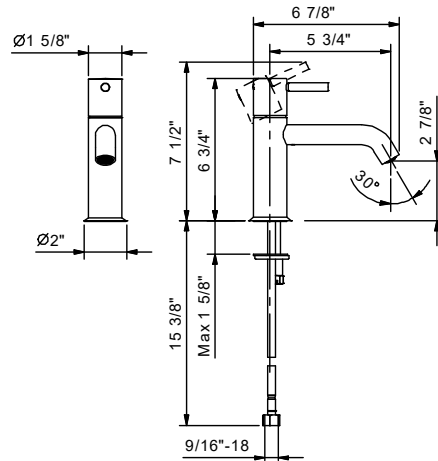

Comments:

Certifications/Awards:

LEAD
FREE