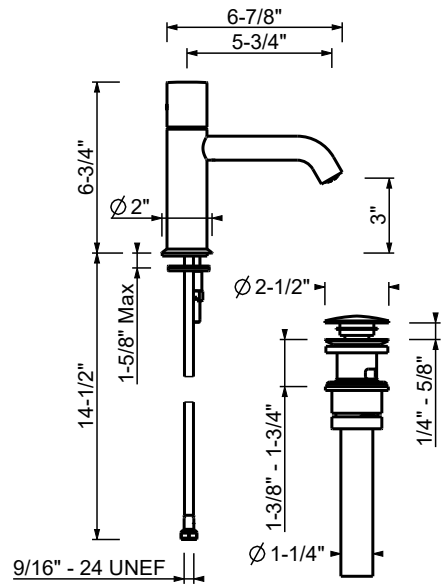

Comments:

Certifications/Awards:

LEAD
FREE