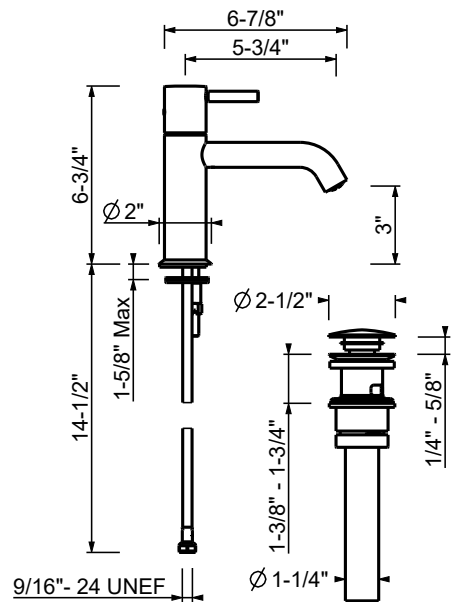

Comments:

Certifications/Awards:

LEAD
FREE