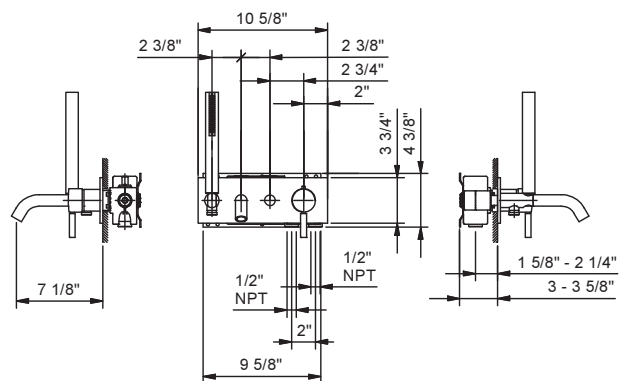

Art. E320BU+D020AU

In-wall non-thermostatic single-control tub mixer

- 5 7/8" spout projection
- Cylindrical handshower with anti-siphon check valve
- Handshower holder, 58" Vinyl hose
- Diverter
- Handle included
- 5 GPM @ 60 PSI

Finishes:

☐	Chrome	50 02 E320BU
☐	Matte Black	50 13 E320BU
☐	Matte White	50 29 E320BU
☐	Matte Gun Metal PVD	50 P5 E320BU
☐	Matte British Gold PVD	50 P6 E320BU
☐	Deep Black PVD	50 S1 E320BU

Rough Finishes:

☐	22 00 D020AU

Project:

Room:

Date:

Comments:

Certifications/Awards: