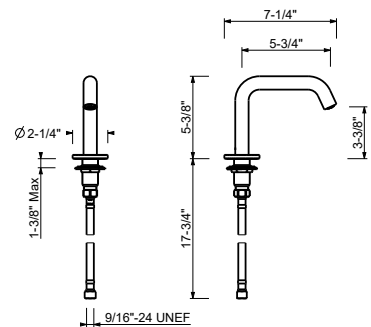

Art.8496U

Deck-mount washbasin spout

- 5 3/4" spout projection
- 1/2" inlet
- Water flow restricted to 1.2 GPM

Finishes:

☐	Chrome	24 02 8496U
☐	Matte Black	24 13 8496U
☐	Matte White	24 29 8496U
☐	Matte Gun Metal PVD	24 P5 8496U
☐	Matte British Gold PVD	24 P6 8496U
☐	Deep Black PVD	24 S1 8496U
☐	Pure Brass PVD	24 Q7 8496U
☐	Raw Metal PVD	24 Q8 8496U
☐	Brushed Stainless Steel	24 93 8496U

Project:

Room:

Date:

Comments:

Certifications/Awards:

lead∅free