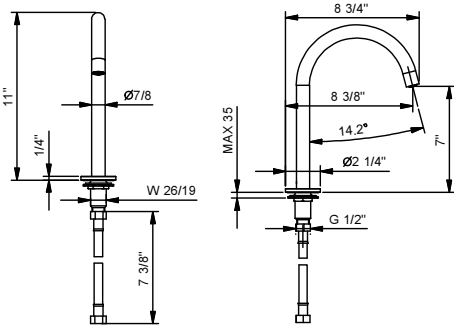

Art. 8436U

Deck-mount washbasin spout

- 8 3/8" spout projection
- 1/2" inlet
- Water flow restricted to 1.2 GPM

Finishes:

- ☐ **Chrome** 24 02 8436U
- ☐ **Matte Black** 24 13 8436U
- ☐ **Matte White** 24 29 8436U
- ☐ **Matte Gun Metal PVD** 24 P5 8436U
- ☐ **Matte British Gold PVD** 24 P6 8436U
- ☐ **Pure Brass PVD** 24 Q7 8436U
- ☐ **Raw Metal PVD** 24 Q8 8436U
- ☐ **Deep Black PVD** 24 S1 8136U
- ☐ **Brushed Stainless steel** 24 93 8136U

Project:

Room:

Date:

Comments:

Certifications/Awards:

LEAD FREE