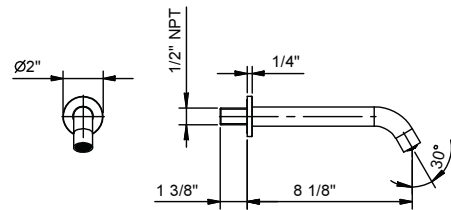

Comments:

Certifications/Awards:

LEAD
FREE