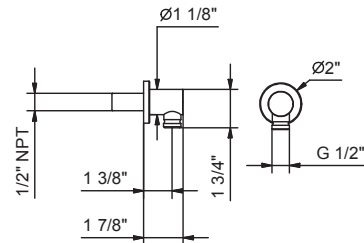

Comments:

Certifications/Awards: