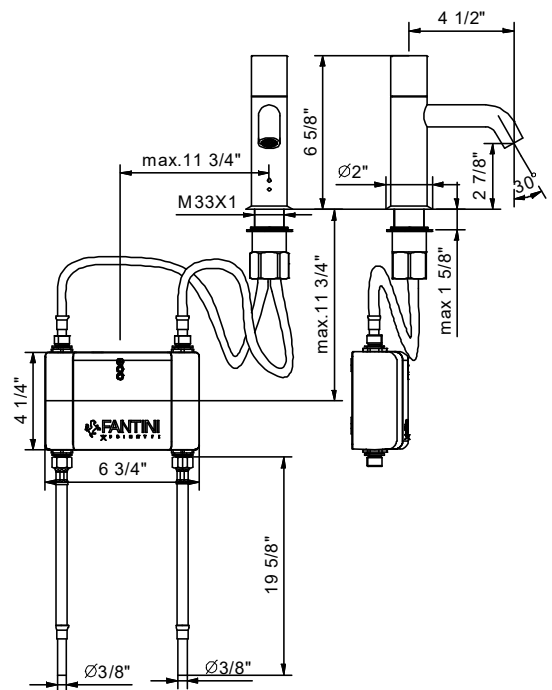

Art. 2504WU

Single-control electronic washbasin mixer, cylindrical handle

- 4 1/2" spout projection
- Hand free operation
- Water flow restricted to 1.2 GPM
- 1/4 turn clockwise for temperature control
- Flexible supply lines
- Handle included
- 4 (AA 1.5V) batteries included

Finishes:

- ☐ **Chrome** 50 02 2504WU
- ☐ **Matte Black** 50 13 2504WU
- ☐ **Matte White** 50 29 2504WU
- ☐ **Matte Gun Metal PVD** 50 P5 2504WU
- ☐ **Matte British Gold PVD** 50 P6 2504WU
- ☐ **Deep Black PVD** 50 S1 2504WU

Project:

Room:

Date:

Comments:

Certifications/Awards:

CEC

CAL GREEN