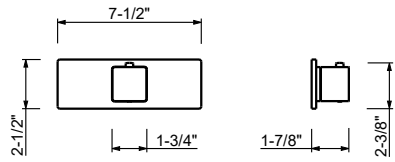

Art. F400BU+D300AU

3/4" Thermostatic mixer without volume control

- Independent thermostatic shower/tub valve
- Rectangular backplate
- 3/4" NPT inlets and outlet on rough
- Adjustable temperature range to 100° with push button override
- Sound insulation foam back
- Trim includes handles
- 16.9 GPM @ 60 PSI

Select one or more stop valves (#F491BU+#D391AU or #F476BU+#D376AU or #F476BU+#D377AU)

Trim

Finishes:

- ☐ **Chrome** 34 02 F400BU
- ☐ **Matte Black** 34 13 F400BU
- ☐ **Brushed Stainless steel** 34 93 F400BU

Rough

Finishes:

- ☐ 19 00 D300AU

Project:

Room:

Date:

Comments:

Certifications/Awards: