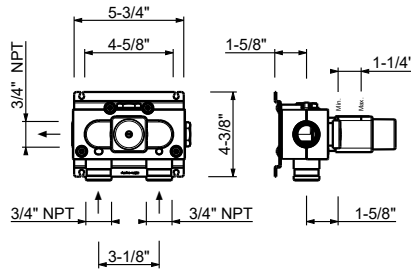

Art. F400BU+D300AU

3/4" Thermostatic mixer without volume control

- Independent thermostatic shower/tub valve
- Rectangular backplate
- 3/4" NPT inlets and outlet on rough
- Adjustable temperature range to 100° with push button override
- Sound insulation foam back
- Trim includes handles
- 16.9 GPM @ 60 PSI

Select one or more stop valves (#F491BU+#D391AU or #F476BU+#D376AU or #F476BU+#D377AU)

Trim

Finishes:

- ☐ **Chrome** 34 02 F400BU
- ☐ **Matte Black** 34 13 F400BU
- ☐ **Brushed Stainless steel** 34 93 F400BU

Rough

Finishes:

- ☐ 19 00 D300AU

Project:

Room:

Date:

Comments:

Certifications/Awards: