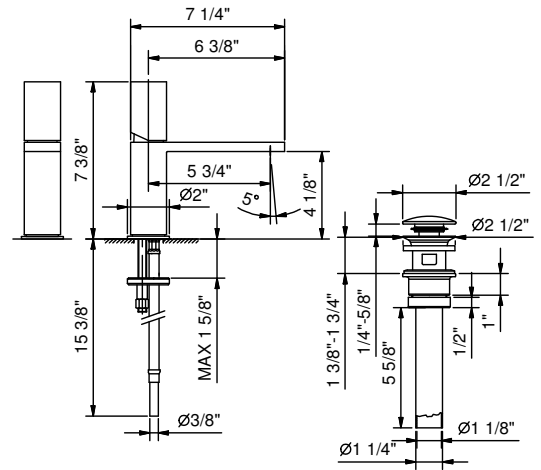

Comments:

Certifications/Awards:

CEC

LEAD FREE

CAL GREEN