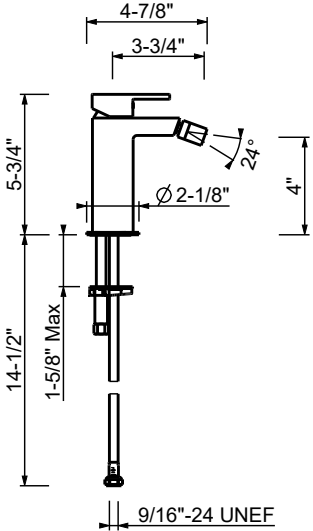

Art. 1008WU
Single-control bidet mixer

- 3 1/4" spout projection
- Ceramic disc cartridge
- Flexible supply lines
- Pop-up drain, 1 1/4"
- Handle included

Finishes:

- ☐ **Chrome** 51 02 1008WU
- ☐ **Matte Black** 51 13 1008WU
- ☐ **Matte White** 51 29 1008WU

Project:
_____
_____
_____

Room:
_____
_____
_____

Date:
_____
_____
_____

Comments:
_____
_____
_____
_____
_____
_____
_____
_____

Certifications/Awards: