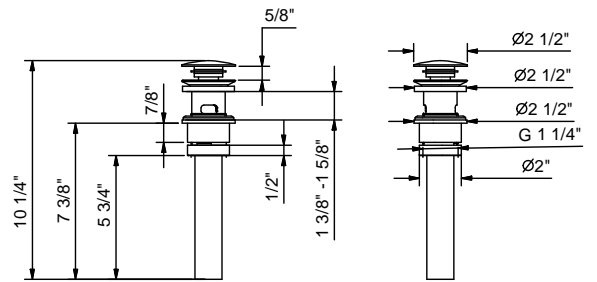

Art. 9865U

1 1/4" Push-up drain with overflow

Finishes:

- Matte White** 91 29 9865U
- Chrome** 91 02 9865U
- Matte Black** 91 13 9865U

Project:

Room:

Date:

Comments: