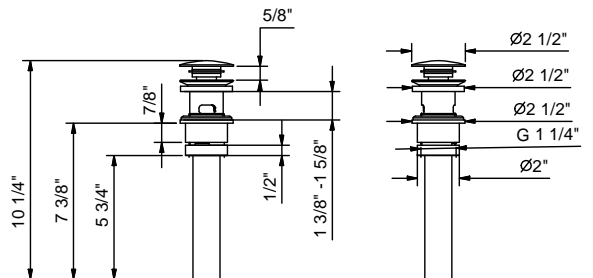

Art. 9865U

1 1/4" Push-up drain with overflow

Project:

Room:

Date:

Comments:

Finishes:

- | | | |
|--------------------------|--------------------|-------------|
| <input type="checkbox"/> | Matte Black | 91 13 9865U |
| <input type="checkbox"/> | Matte White | 91 29 9865U |
| <input type="checkbox"/> | RAL Color | 91__9865U |