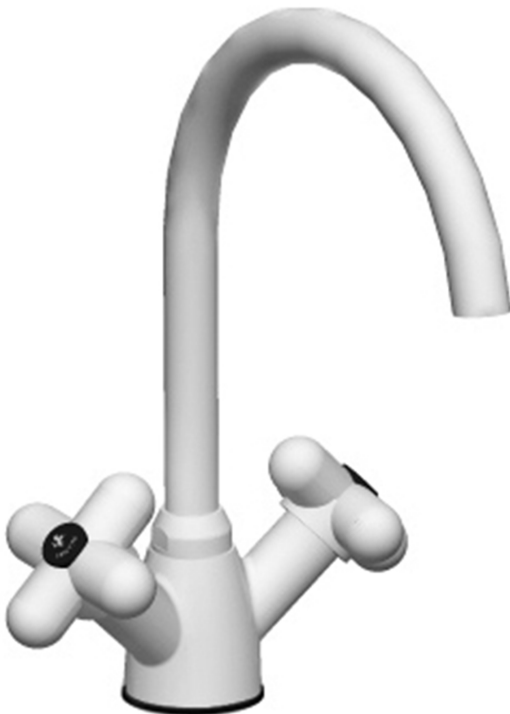

**Art. 0550U**

**Single-hole kitchen mixer**

- 7 1/8" spout projection
- Swivel spout
- Water flow restricted to 1.8 GPM
- Ceramic disc cartridge
- Flexible supply lines
- Handles included

Finishes:

- Matte Black**      60 13 0550U
- Matte White**    60 29 0550U
- Red/Chrome**      60 06 0550U02