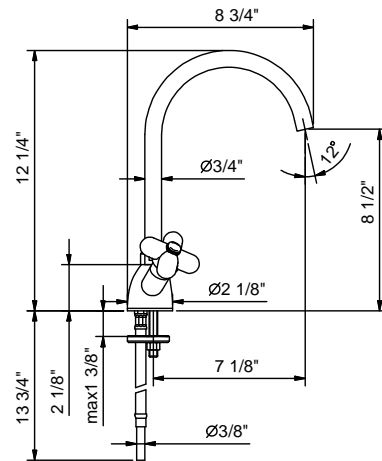

**Art. 0550U**

**Single-hole kitchen mixer**

- 7 1/8" spout projection
- Swivel spout
- Water flow restricted to 1.8 GPM
- Ceramic disc cartridge
- Flexible supply lines
- Handles included

Finishes:

- Matte Black**      60 13 0550U
- Matte White**    60 29 0550U
- Red/Chrome**      60 06 0550U02