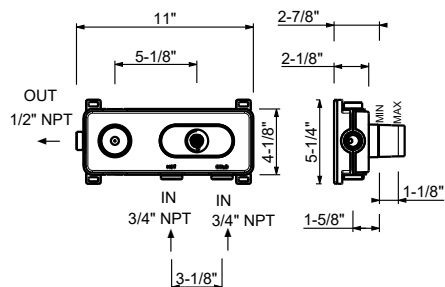

3/4" Thermostatic mixer with integrated volume control - ICONA CLASSIC

Art. R772BU+D331AU

3/4" Thermostatic mixer with integrated volume control

- For horizontal installation
- 3/4" NPT inlets and 1/2" outlets
- Rectangular backplate
- Handle included
- With shut-off valve
- Sound insulation foam back
- 15.3 GPM @ 60 PSI

Trim

Finishes:

☐	Chrome	53 02 R772BU
☐	Matte Black	53 13 R772BU
☐	Nickel PVD	53 95 R772BU
☐	Matte Gun Metal PVD	53 P5 R772BU
☐	Matte British Gold PVD	53 P6 R772BU
☐	Matte Copper PVD	53 P9 R772BU
☐	Pure Brass PVD	53 Q7 R772BU
☐	Raw Metal PVD	53 Q8 R772BU
☐	Deep Black PVD	53 S1 R772BU

Rough

Finishes:

☐	19 00 D331AU

Project:

Room:

Date:

Comments: