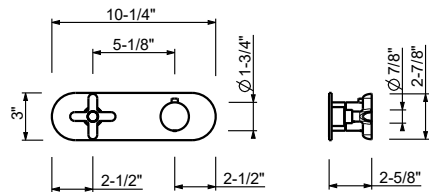

3/4" Thermostatic mixer with integrated volume control - ICONA CLASSIC

Art. R772BU+D331AU

3/4" Thermostatic mixer with integrated volume control

- For horizontal installation
- 3/4" NPT inlets and 1/2" outlets
- Rectangular backplate
- Handle included
- With shut-off valve
- Sound insulation foam back
- 15.3 GPM @ 60 PSI

Trim

Finishes:

☐	Chrome	53 02 R772BU
☐	Matte Black	53 13 R772BU
☐	Nickel PVD	53 95 R772BU
☐	Matte Gun Metal PVD	53 P5 R772BU
☐	Matte British Gold PVD	53 P6 R772BU
☐	Matte Copper PVD	53 P9 R772BU
☐	Pure Brass PVD	53 Q7 R772BU
☐	Raw Metal PVD	53 Q8 R772BU
☐	Deep Black PVD	53 S1 R772BU

Rough

Finishes:

☐	19 00 D331AU

Project:

Room:

Date:

Comments: