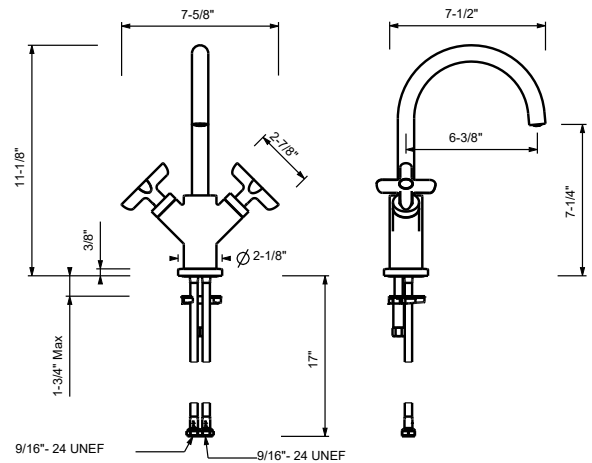

Comments:

Certifications/Awards:

LEAD FREE