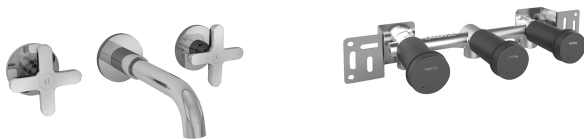

Art. R010BU+R010AU

Wall-mount three-hole washbasin mixer

- 5 7/8" spout projection
- Handles included
- Water flow restricted to 1.2 GPM
- 90° ceramic cartridge
- 1/2" inlets
- Without drain

Drain to be ordered separately: please select #9865U, #W095U or #W097U.

Trim

Finishes:

- ☐ **Chrome** 53 02 R010BU
- ☐ **Matte Black** 53 13 R010BU
- ☐ **Nickel PVD** 53 95 R010BU
- ☐ **Matte Gun Metal PVD** 53 P5 R010BU
- ☐ **Matte Copper PVD** 53 P6 R010BU
- ☐ **Pure Brass PVD** 53 Q7 R010BU
- ☐ **Raw Metal PVD** 53 Q8 R010BU
- ☐ **Deep Black PVD** 53 S1 R010B

Rough

Finishes:

- ☐ 44 00 R010AU