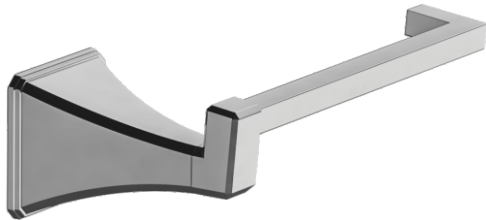

CASABLANCA - FV167/60

Toilet paper holder.
Portarrollo.

FRANZ
VIEGENER

FEATURES

CARACTERÍSTICAS

COLOR / FINISHES

COLOR / ACABADOS

PC
Polished Chrome.

PN
Polished Nickel.

BN
Brushed Nickel.

BG
Brushed Gold.

PG
Polished Gold.

RG
Rose Gold.

BK
Black Chrome.

FB
Flat Black.

UPB
*Unlacked
Polished Brass*