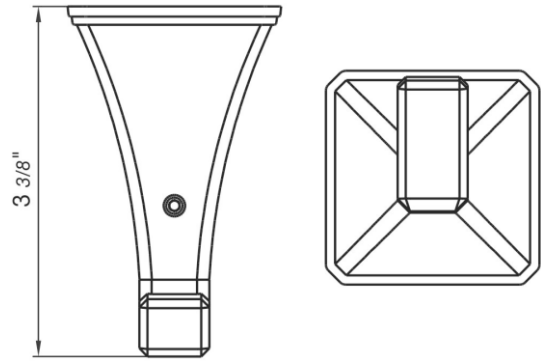

CASABLANCA - FV166/60

Robe Hook.
Toallero barral.

FRANZ
VIEGENER

FEATURES CARACTERÍSTICAS

COLOR / FINISHES COLOR / ACABADOS

- | | | |
|--|--|---|
|  PC
<i>Polished Chrome.</i> |  PN
<i>Polished Nickel.</i> |  BN
<i>Brushed Nickel.</i> |
|  BG
<i>Brushed Gold.</i> |  PG
<i>Polished Gold.</i> |  RG
<i>Rose Gold.</i> |
|  BK
<i>Black Chrome.</i> |  FB
<i>Flat Black.</i> |  UPB
<i>Unlacked Polished Brass.</i> |