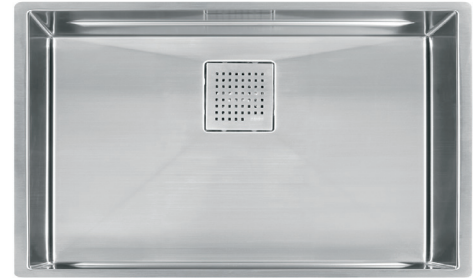

PEAK

STAINLESS STEEL 28" SINGLE BOWL SINK Model PKX11028-S

Aesthetically pleasing and remarkably functional, the Peak sink collection brings unparalleled style and utility to any kitchen.

FEATURES

- An integrated ledge enhances your workspace by allowing you to work directly over the sink. Custom-fit accessories streamline the workflow.
- 5mm radius corners and invisible drain provide an eye-catching design element to the kitchen.
- Made of 16 gauge stainless steel with a Diamond finish that will retain its beauty for any years.

TECHNICAL FEATURES

Overall Sink Size (OD)	28³/₄" x 17³/₄"
Bowl Size (ID)	27³/₁₆" x 16¹/₂"
Bowl Depth (ID)	9⁵/₈"
Corner Radius	5mm
Minimum Cabinet Size	30"
Installation Type	Undermount
Sound Coating	Yes
Anti-Noise Pads	Yes
Material	16 Gauge
Finish	Diamond
Weight	29 lbs.
Warranty	Limited Lifetime

INCLUDED ACCESSORIES

Drain Cover	PKXCVR
Strainer Assembly	1145

OPTIONAL ACCESSORIES

Bottom / Shelf Grid	PX-28S
Colander	PX-70S
Cutting Board	PX-40S
Universal Roller Mat	UV-36RM
Drain Board	CUW-60S
Inox Cream	903

Product Image