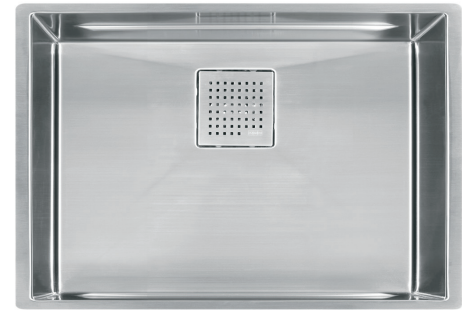

PEAK

STAINLESS STEEL 25" SINGLE BOWL SINK Model PKX11025-S

Aesthetically pleasing and remarkably functional, the Peak sink collection brings unparalleled style and utility to any kitchen.

FEATURES

- An integrated ledge enhances your workspace by allowing you to work directly over the sink. Custom-fit accessories streamline the workflow.
- 5mm radius corners and invisible drain provide an eye-catching design element to the kitchen.
- Made of 16 gauge stainless steel with a Diamond finish that will retain its beauty for any years.

TECHNICAL FEATURES

Overall Sink Size (OD)	26 ³/₁₆" x 17 ³/₄"
Bowl Size (ID)	25" x 16 ¹/₂"
Bowl Depth (ID)	9 ⁵/₈"
Corner Radius	5mm
Minimum Cabinet Size	27"
Installation Type	Undermount
Sound Coating	Yes
Anti-Noise Pads	Yes
Material	16 Gauge
Finish	Diamond
Weight	27 lbs.
Warranty	Limited Lifetime

INCLUDED ACCESSORIES

Drain Cover	PKXCVR
Strainer Assembly	1145

OPTIONAL ACCESSORIES

Bottom / Shelf Grid	PX-25S
Colander	PX-70S
Cutting Board	PX-40S
Universal Roller Mat	UV-36RM
Drain Board	CUW-60S
Inox Cream	903

Product Image