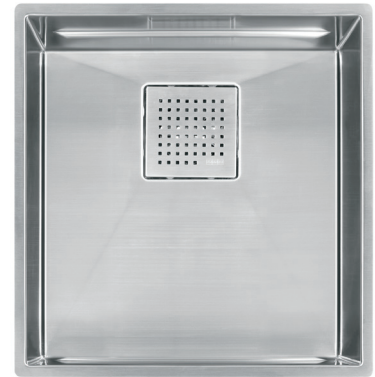

PEAK

STAINLESS STEEL 16" SINGLE BOWL SINK Model PKX11016-S

Aesthetically pleasing and remarkably functional, the Peak sink collection brings unparalleled style and utility to any kitchen.

FEATURES

- An integrated ledge enhances your workspace by allowing you to work directly over the sink. Custom-fit accessories streamline the workflow.
- 5mm radius corners and invisible drain provide an eye-catching design element to the kitchen.
- Made of 16 gauge stainless steel with a Diamond finish that will retain its beauty for any years.

TECHNICAL FEATURES

Overall Sink Size (OD)	16⁷/₈" x 17³/₄"
Bowl Size (ID)	15³/₄" x 16¹/₂"
Bowl Depth (ID)	9⁵/₈"
Corner Radius	5mm
Minimum Cabinet Size	18"
Installation Type	Undermount
Sound Coating	Yes
Anti-Noise Pads	Yes
Material	16 Gauge
Finish	Diamond
Weight	21 lbs.
Warranty	Limited Lifetime

INCLUDED ACCESSORIES

Drain Cover	PKXCVR
Strainer Assembly	1145

OPTIONAL ACCESSORIES

Bottom / Shelf Grid	PX-16S
Colander	PX-70S
Cutting Board	PX-40S
Universal Roller Mat	UV-36RM
Drain Board	CUW-60S
Inox Cream	903

Product Image