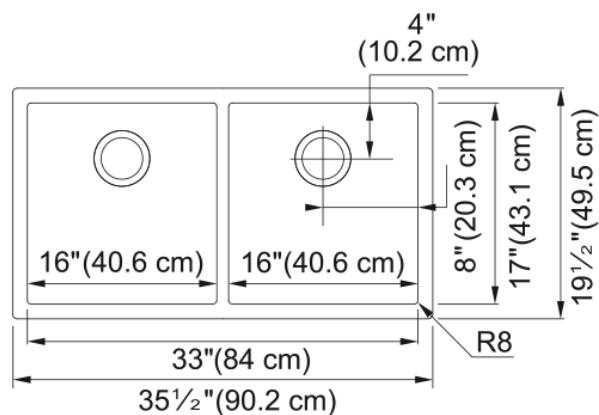

## Technical Data

### Product Dimensions

Exterior size: right to left	35.551
Exterior size: front to back	19.488
Large bowl size: right to left	16
Large bowl size: front to back	17
Large bowl: depth	9.764
Small bowl size: right to left	16
Small bowl size: front to back	17
Small bowl: depth	9.764

### Installation

Minimum cabinet size	36"
----------------------	-----

### Product specifications

Installation type	Undermount
Drain hole	3 1/2"
Position of drainer	No drainer