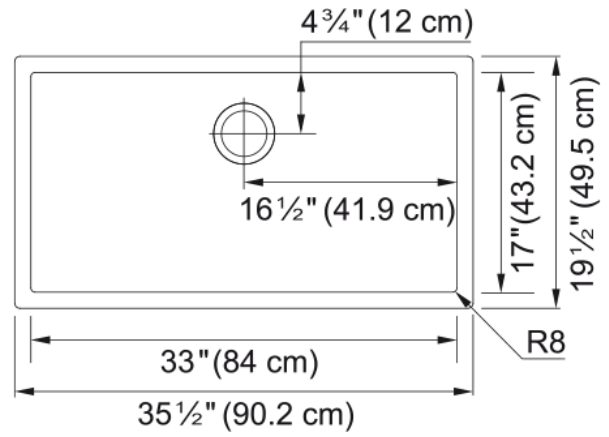

Professional 2.0 Sink - PS2X110-33-CA | 122.0528.602

Technical Data

Aspect

Sink type	Sink
Type of material	Stainless steel
Number of bowls	1
Color	Steel
Surface finish	Diamond

Product Dimensions

Exterior size: right to left	35.433
Exterior size: front to back	19.488
Large bowl size: right to left	33
Large bowl size: front to back	17
Large bowl: depth	9.764

Installation

Minimum cabinet size	36"
----------------------	-----

Product specifications

Installation type	Undermount
Drain hole	3 1/2"
Position of drainer	No drainer

Product identification

Product brand	FRANKE
Collection	Professional Series
Certified by	IAPMO