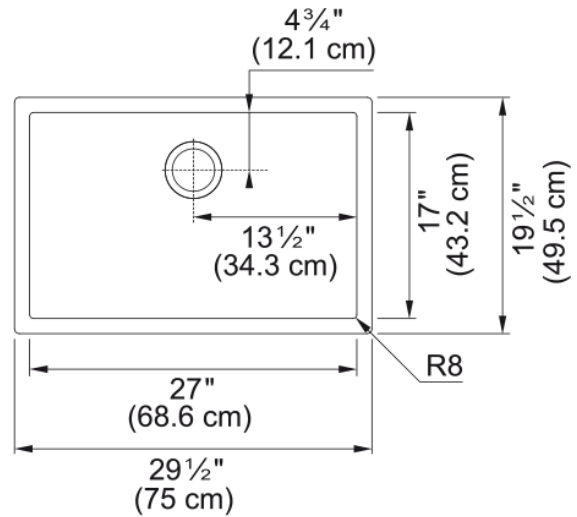

Professional 2.0 Sink - PS2X110-27-CA | 122.0528.560

Technical Data

Aspect

Sink type	Sink
Type of material	Stainless steel
Number of bowls	1
Color	Steel
Surface finish	Diamond

Product Dimensions

Exterior size: right to left	29.5
Exterior size: front to back	19.488
Large bowl size: right to left	27
Large bowl size: front to back	17
Large bowl: depth	9.764

Installation

Minimum cabinet size	30"

Product specifications

Installation type	Undermount
Drain hole	3 1/2"
Position of drainer	No drainer

Product identification

Product brand	FRANKE
Collection	Professional Series
Certified by	IAPMO

Features

Drainers number	No drainer
Product reversibility	No
Faucet ledge	No
Strainer assembly included	Yes
Strainer assembly type	Manual