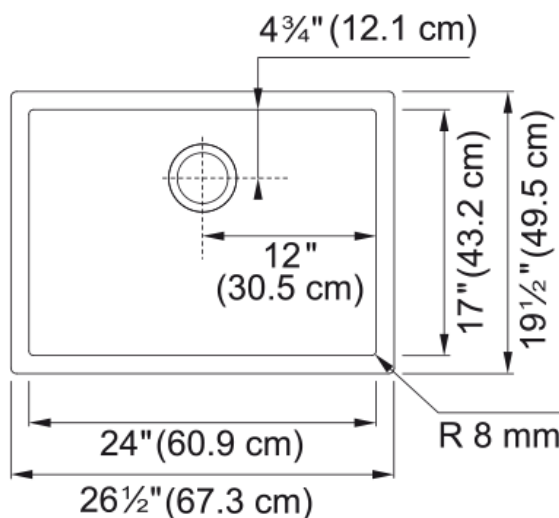

Professional 2.0 Sink - PS2X110-24-12-CA | 122.0528.606

Technical Data

Aspect

Sink type	Sink
Type of material	Stainless steel
Number of bowls	1
Color	Steel
Surface finish	Diamond

Product Dimensions

Exterior size: right to left	26.496
Exterior size: front to back	19.488
Large bowl size: right to left	24
Large bowl size: front to back	17
Large bowl: depth	11.764

Installation

Minimum cabinet size	27"
----------------------	-----

Product specifications

Installation type	Undermount
Drain hole	3 1/2"
Position of drainer	No drainer

Product identification

Product brand	FRANKE
Collection	Professional Series
Certified by	IAPMO