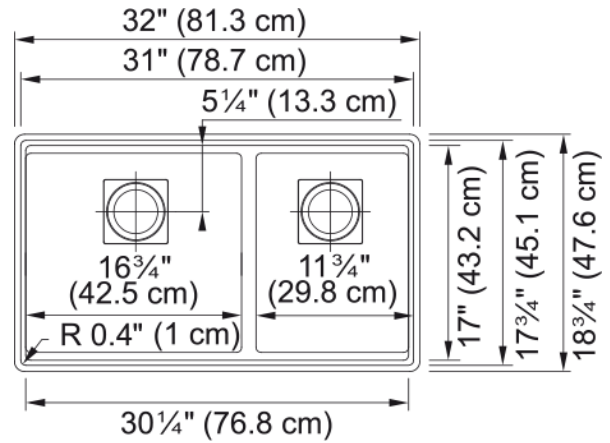

Peak Undermount Sink - PKG160LD-PWT-S | 125.0641.511

Technical Data

Aspect

Sink type	Sink
Type of material	Granite
Number of bowls	1,5
Color	Polar white
Surface finish	None

Product Dimensions

Exterior size: right to left	31.984
Exterior size: front to back	18.74
Large bowl size: right to left	17.429
Large bowl size: front to back	17.756
Large bowl: depth	9.5
Small bowl size: right to left	12.429
Small bowl size: front to back	17.756
Small bowl: depth	9.5

Installation

Minimum cabinet size	36"
----------------------	-----

Product specifications

Installation type	Undermount
Drain hole	3 1/2"
Position of drainer	No drainer

Product identification

Product brand	FRANKE
Product family	Mythos
Collection	Peak
Certified by	CE