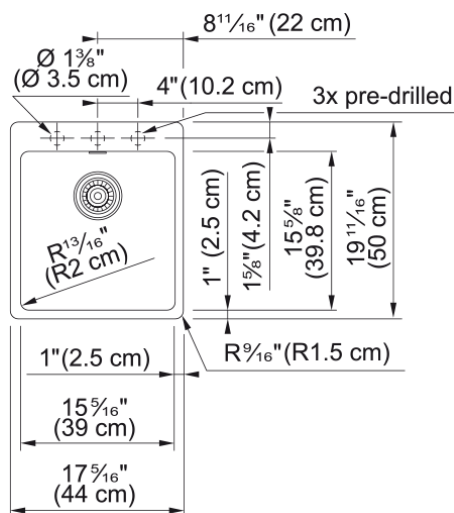

Maris Dual Mount Sink - MAG61015-MBK-S | 114.0687.207

Technical Data

Aspect

Sink type	Sink
Type of material	Granite
Number of bowls	1
Color	Matte black
Surface finish	None

Product Dimensions

Exterior size: right to left	17.323
Exterior size: front to back	19.685
Large bowl size: right to left	15.354
Large bowl size: front to back	15.748
Large bowl: depth	7.874

Installation

Minimum cabinet size	21"
----------------------	-----

Product specifications

Installation type	Undermount
Installation type	Topmount / drop in
Drain hole	3 1/2"
Position of drainer	No drainer