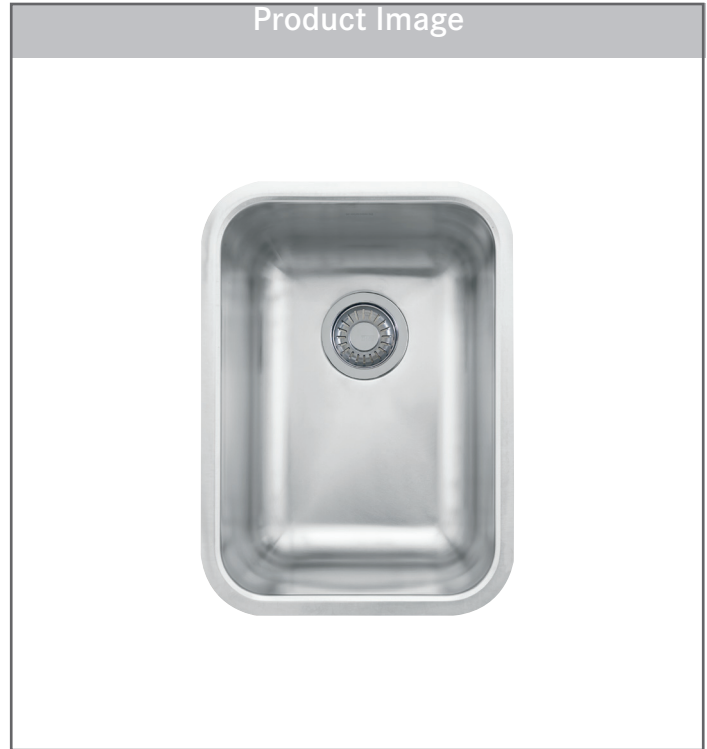

GRANDE

STAINLESS STEEL 12" SINGLE BOWL SINK Model GDX11012-CA

While providing the functionality of a large flat surface and the convenience of wide corners, the Grande series will meet your everyday kitchen needs.

FEATURES

- Easy to clean silk finish is beautifully shiny in appearance and scratch resistant.
- Rear drains maximize the usable bottom surface of the bowl while also creating extra cabinet space beneath the sink.
- Deep bowl easily accommodates large pots and pans and minimizes splashing.

TECHNICAL FEATURES

Overall Sink Size (OD)	13 ¾" x 18¾"
Bowl Size (ID)	12" x 17"
Bowl Depth (ID)	8"
Corner Radius	50mm
Minimum Cabinet Size	15"
Installation Type	Undermount
Sound Coating	Yes
Anti-Noise Pads	Yes
Material	18 Gauge
Finish	Silk
Weight	12 lbs.
Warranty	Limited Lifetime

INCLUDED ACCESSORIES

Strainer Assembly	1145

OPTIONAL ACCESSORIES

Bottom Grid	GD12-36S
All-In Accessory System 1	AIUS100
All-In Accessory System 2	AIUS200
All-In Accessory System 3	AIUS300

Product Image