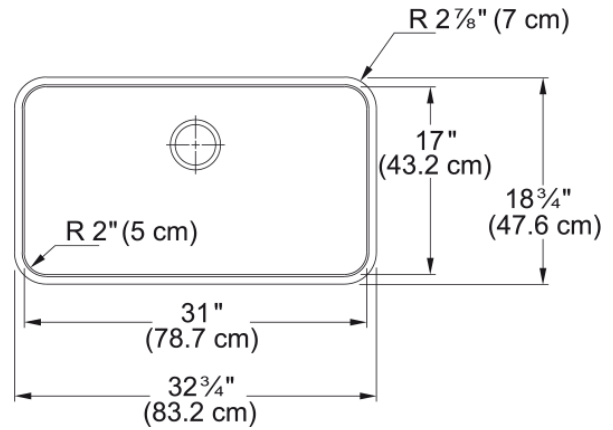

## Technical Data

### Product Dimensions

Exterior size: right to left	32.756
Exterior size: front to back	18.74
Large bowl size: right to left	30.984
Large bowl size: front to back	17.008
Large bowl: depth	9

### Installation

Minimum cabinet size	33"
----------------------	-----

### Product specifications

Installation type	Undermount
Drain hole	3 1/2"
Position of drainer	No drainer