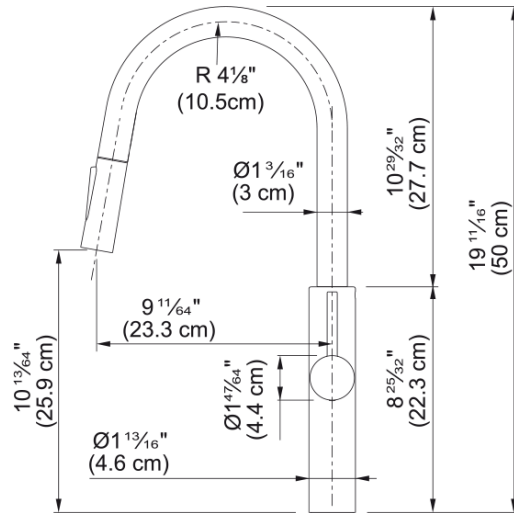

Pescara Pull-Down Faucet - PES-PDX-CHR | 115.0539.024

Technical Data

Aspect

Spout type	J - spout
Color	Polished chrome
Type of material	Brass
Flexible pullout hose material	Nylon grey
Spray head material	Plastic

Product Dimensions

Faucet hole diameter	35 mm
Cartridge dimension	35 mm

Installation

Mounting type	Shank
Water supply hose connection	3/8"
Water supply hose length	450 mm

Product specifications

Pressure	High pressure
Faucet type	Spray
Faucet operation	Side lever
Faucet rotation	360°