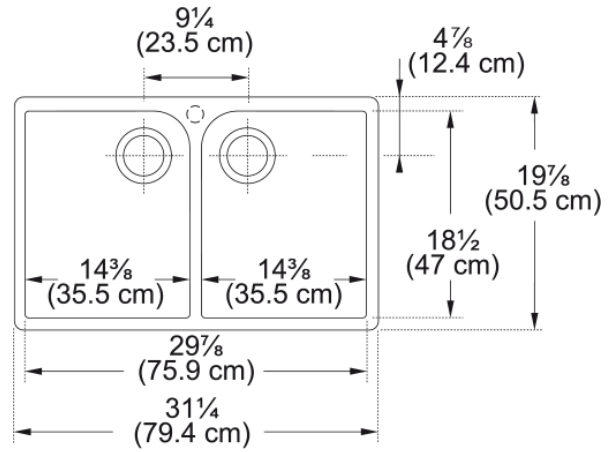

Manor House Fireclay Sink - MHK720-31WH | 130.0066.206

Technical Data

Aspect

Sink type	Sink
Type of material	Ceramic
Number of bowls	2
Color	White
Surface finish	Glossy

Product Dimensions

Exterior size: right to left	31.89
Exterior size: front to back	19.685
Large bowl size: right to left	14.488
Large bowl size: front to back	17.717
Large bowl: depth	7.874
Small bowl size: right to left	14.488
Small bowl size: front to back	17.717
Small bowl: depth	7.874

Installation

Minimum cabinet size	33"
----------------------	-----

Product specifications

Installation type	Apron front
Drain hole	3 1/2"
Position of drainer	No drainer

Product identification

Product brand	FRANKE
Product family	None
Collection	Manor House
Certified by	IAPMO