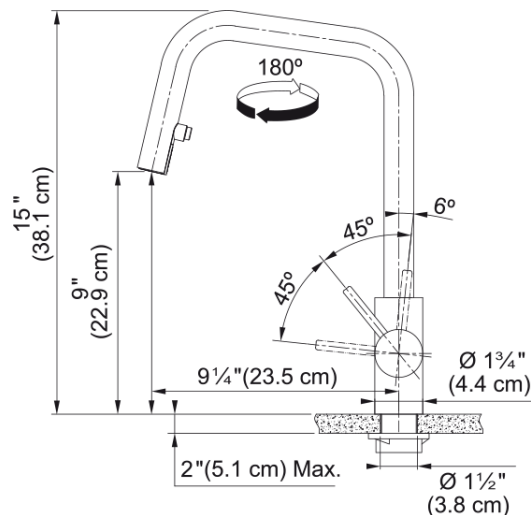

Kubus Pull-Down Faucet - KUB-PD-304 | 115.0529.209

Technical Data

Aspect

Spout type	U - spout
Color	Stainless steel
Type of material	Stainless steel 304
Flexible pullout hose material	Textile
Spray head material	Stainless steel

Product Dimensions

Faucet hole diameter	35 mm
Cartridge dimension	35 mm

Installation

Mounting type	Shank
Water supply hose connection	1/2"
Water supply hose length	600 mm

Product specifications

Pressure	High pressure
Faucet type	Pull-out spray
Faucet operation	Side lever
Faucet rotation	180°