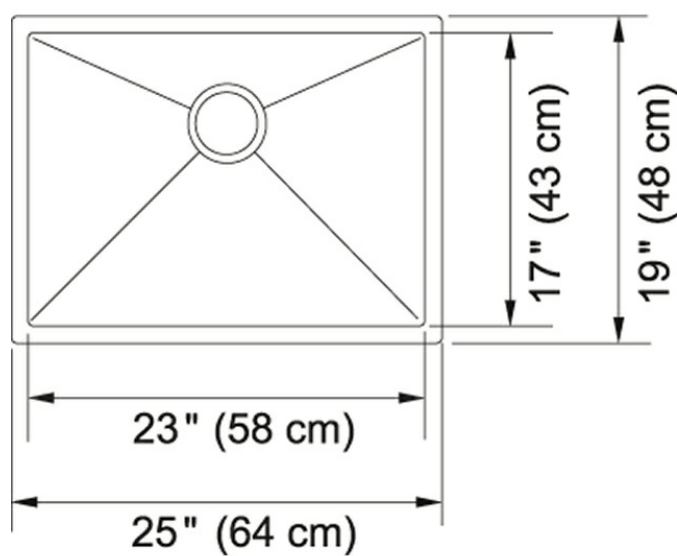

Outdoor - Professional Series ODX110-2312-316 Stainless Steel

Manufactured with high-grade, 18-gauge T316 stainless steel – one of the most corrosion resistant grades available – Outdoor Series can handle rain, cold, snow and heavy use. The simple styling of this undermount design features angled interior lines to promote better draining and help keep your sink clean. Pair it with the weather-resistant Outdoor Series faucet, also made of 18-gauge T316 stainless, for an outdoor kitchen that will retain its beauty and integrity for years.

Product Picture

Technical Drawing

Product Dimensions

Length overall	25"
Width overall	19"
Length of large bowl	23"
Width of large bowl	17"
Depth of large bowl	12"
Minimum Cabinet Size	30"
Gauge	18

General Information