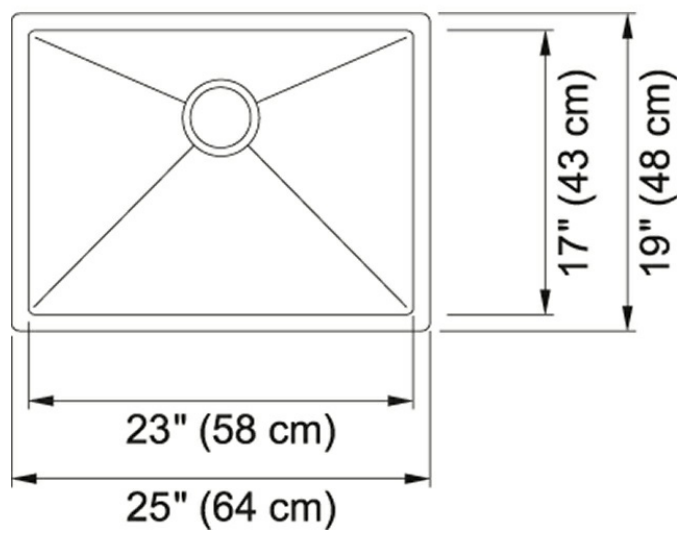

Outdoor - Professional Series ODX110-2310-316 Stainless Steel

Product Picture

Product Dimensions

| | |
|----------------------|-----|
| Length overall | 25" |
| Width overall | 19" |
| Length of large bowl | 23" |
| Width of large bowl | 17" |
| Depth of large bowl | 10" |
| Minimum Cabinet Size | 30" |
| Gauge | 18 |

Technical Drawing

General Information

| | |
|------------------|-----------------|
| Type of Material | Stainless Steel |
| Number of Bowls | 1 |

Article Numbers

| | |
|----------------|-----------------|
| FUN# | 122.0274.293 |
| US Part Number | ODX110-2310-316 |